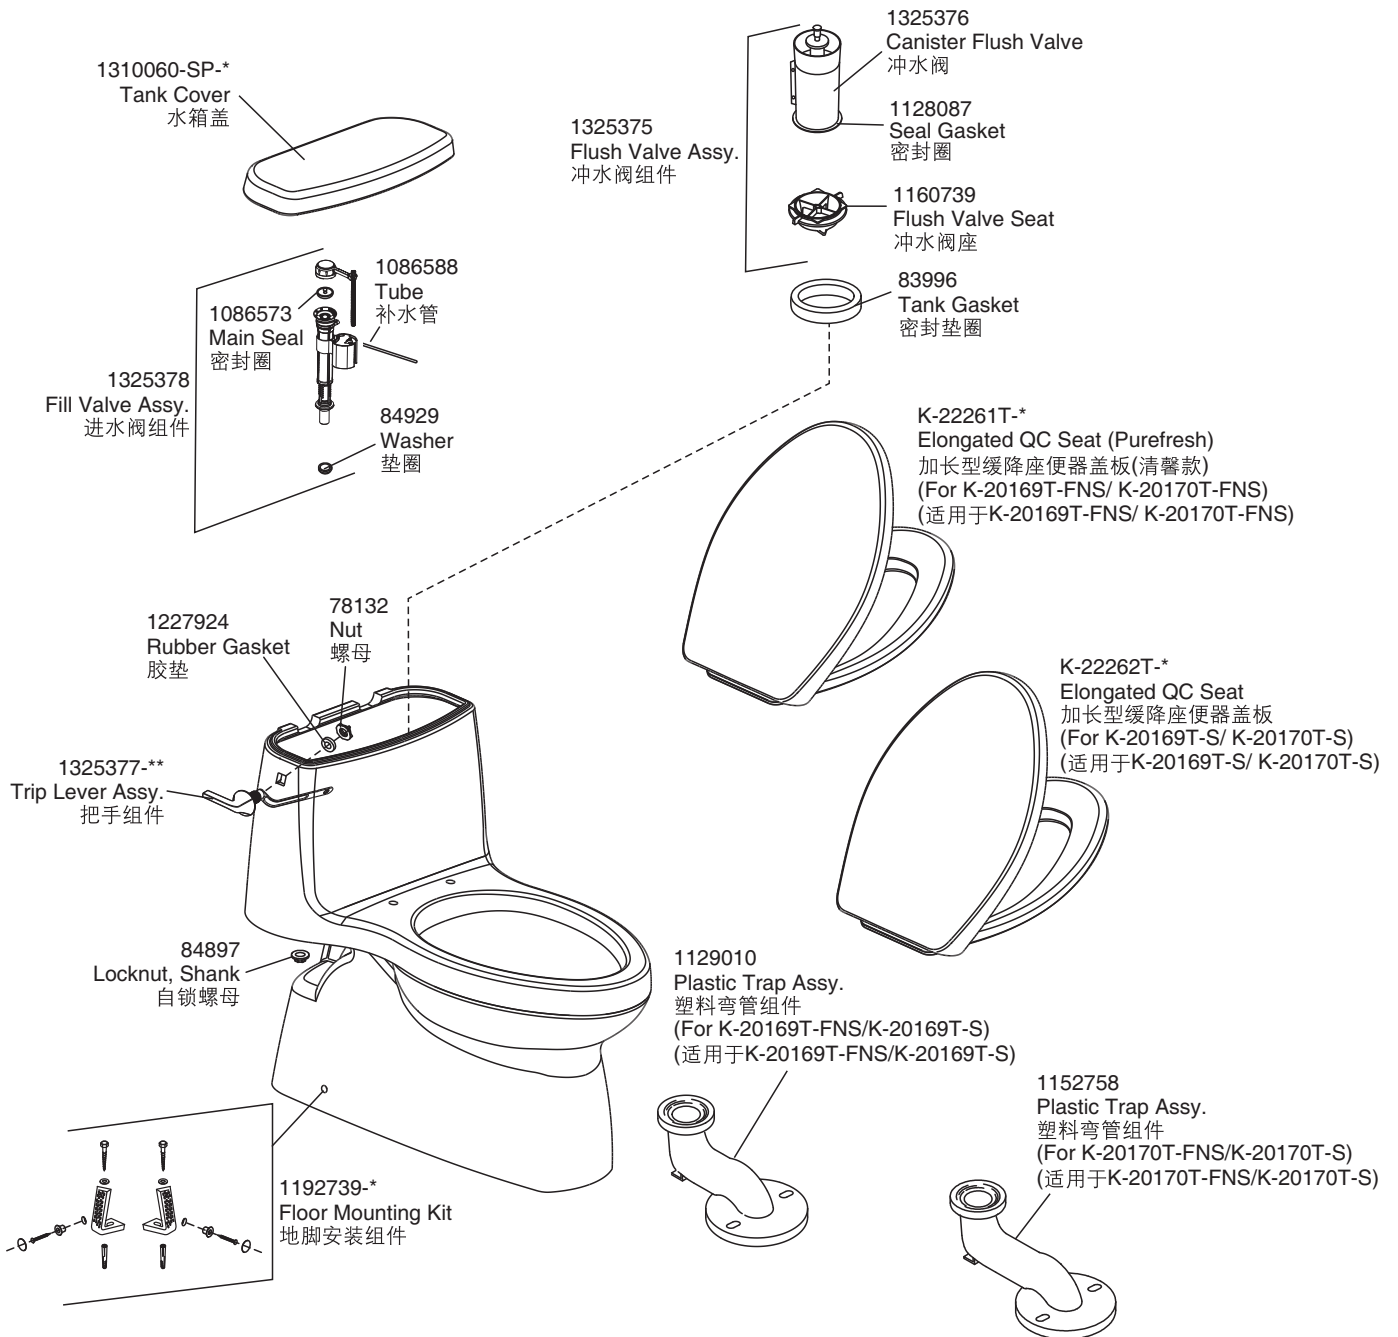

One-Piece Toilet 连体座便器	K-20169T-FNS-*	K-20169T-S-*	K-20170T-FNS-*	K-20170T-S-*
Spec 规格	305mm	305mm	400mm	400mm
Includes Toilet Seat 含座便器盖板	K-22261T-*	K-22262T-*	K-22261T-*	K-22262T-*

Color code (-*) or finish (-**) must be specified when ordering.

订购时请说明颜色代码(-*)或表面处理(-**)

Please refer to service parts page packed with seat for detailed seat service parts.

盖板的维修零件请详见盖板的维修零件图。